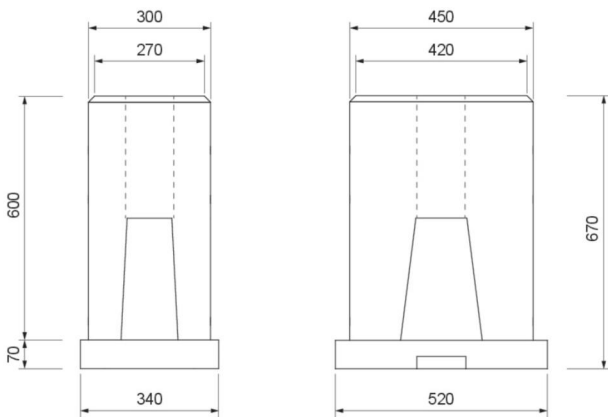

article#	BeLa4530
article description	Concrete foundation LS4 52x34x67cm
description long	BeLa charging pole foundation standard 520 x 340 x 670 mm (WxDxH) Version with foundation and leveling plate, in concrete quality B7, with lateral cable inlets and top with central cable outlet (pipe) d=120mm
GTIN (EAN)	9003399561498
country of origin	DE
customs number	85381000
net weight	160.000 kg
minimum order quantity	1

ETIM 9.0	EC002884
Type of accessory/spare part	Fundament
Accessory	True

<https://www.pcelectric.at/shop/en/?func=detail&artnr=BeLa4530>

Leerrohr mit Muffe
Empty pipe with sleeve