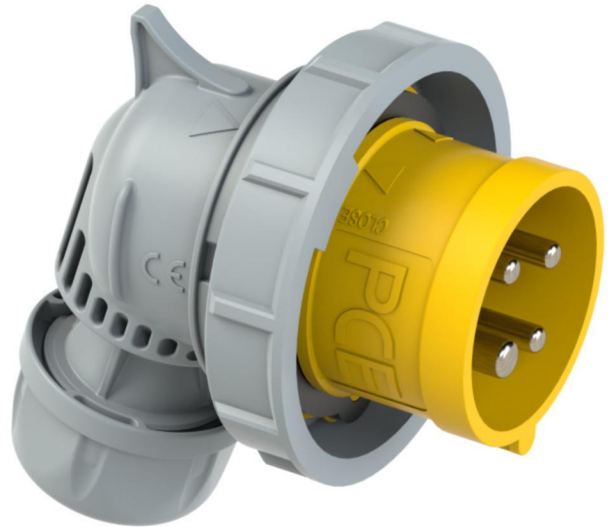

article#	<b>80242-4ttv</b>
article description	<b>CEE angled plug 32A 4p 4h IP67 TT TWIST</b>
description long	CEE angled plug 32A 4p 4h IP67 TT TWIST housing material: PC/ABS rated current: 32A number of poles: 4 (3P+PE) clock-position: 4h rated voltage/frequency: 100-130V~ / 50+60Hz contacts: brass nickel plated connection technology: screwless terminals (TT) IP protection class: IP67
country of origin	AT
customs number	85366990
packaging quantity	10
minimum order quantity	10

ETIM 9.0	EC000140
IEC-amperage	32 A
Number of poles	4
Voltage according to EN 60309-2	110 V (50+60 Hz) yellow
Clock hour position	4 h
Identification colour	Yellow
Degree of protection (IP)	IP67
Connection system	Screw less terminal
Cable entry	Gland nut
Angle of plug	Angled
Material	Plastic
Contact material	CuZn
Surface treatment contacts	Nickel-plated

a	126 mm
b	93 mm
c	110 mm
d	25 °
K (cable Ø)	11,5-20 mm
SW	50 mm
wire flexible	2,5-6 mm <sup>2</sup>
strain relief	600 Ncm
dismantling length	50 mm
stripping length	12-14 mm
ambient temperature	-25 – 40 °C
temperature resistance	-25 – 80 °C