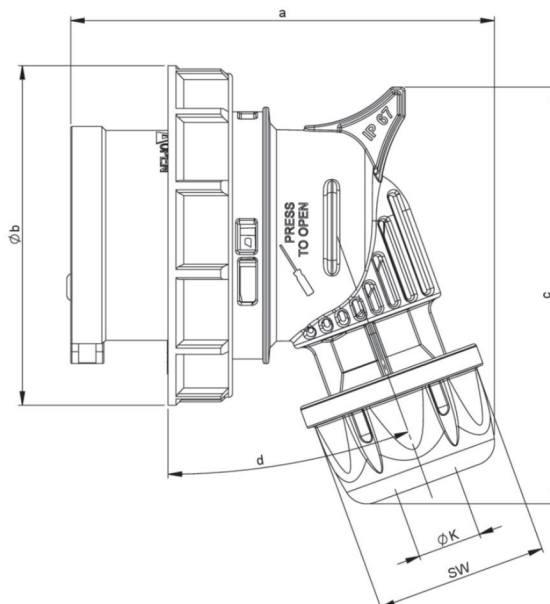

article#	<b>80232-9ttv</b>
article description	<b>CEE angled plug 32A 3p 9h IP67 TT TWIST</b>
description long	CEE angled plug 32A 3p 9h IP67 TT TWIST housing material: PC/ABS rated current: 32A number of poles: 3 (2P+PE) clock-position: 9h rated voltage/frequency: 380-415V~ / 50+60Hz contacts: brass nickel plated connection technology: screwless terminals (TT) IP protection class: IP67
country of origin	AT
customs number	85366990
packaging quantity	10
minimum order quantity	10

ETIM 9.0	EC000140
IEC-amperage	32 A
Number of poles	3
Voltage according to EN 60309-2	380-415 V (50+60 Hz) red
Clock hour position	9 h
Identification colour	Red
Degree of protection (IP)	IP67
Connection system	Screw less terminal
Cable entry	Gland nut
Angle of plug	Angled
Material	Plastic
Contact material	CuZn
Surface treatment contacts	Nickel-plated

a	126 mm
b	93 mm
c	110 mm
d	25 °
K (cable Ø)	11,5-20 mm
SW	50 mm
wire flexible	2,5-6 mm <sup>2</sup>
strain relief	600 Ncm
dismantling length	50 mm
stripping length	12-14 mm
ambient temperature	-25 – 40 °C
temperature resistance	-25 – 80 °C