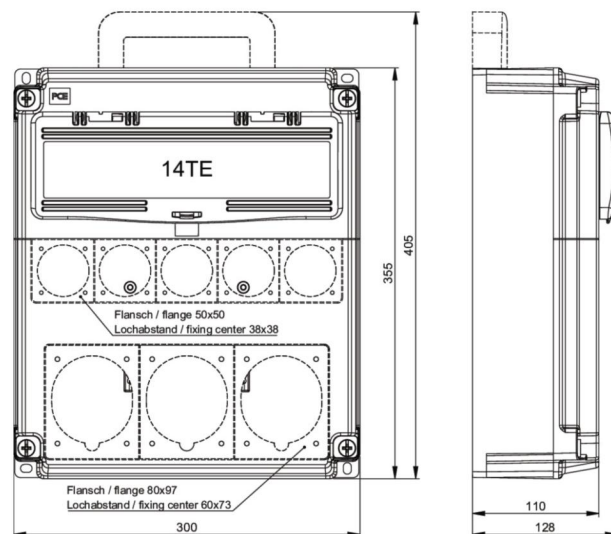

article#	45462111
article description	Empty enclosure OPOLE 14TE 5xSSD 3xCEE IP54 (with handle)
description long	Empty Enclosure for Low-Voltage Switchgear Assemblies series OPOLE Material: ABS, color: grey (similar to RAL 7046) Dimensions (HxWxD): 405x300x128 (with handle) Transparent hinged window with 14 module units Version with 3 cutouts for flange 80x97mm and 5 cutouts for flange 50x50mm Incl. accessories (DIN rail, hinge straps, screws) Protection degree: IP54 Acc. to IEC/EN 62208
GTIN (EAN)	9003399525872
country of origin	PL
customs number	85381000
net weight	1.500 kg
minimum order quantity	1

ETIM 9.0	EC000058
Mounting method	Other
Type of cover	Cover
Cover model	With notch
Height	405 mm
Width	300 mm
Depth	128 mm
Colour	Grey
RAL-number	7046
Number of modules	14
Number of rows	1
Number of openings for flange plates	8
Material housing	Plastic
Suitable for outdoor use	True
Degree of protection (IP)	IP54
Impact strength	IK08