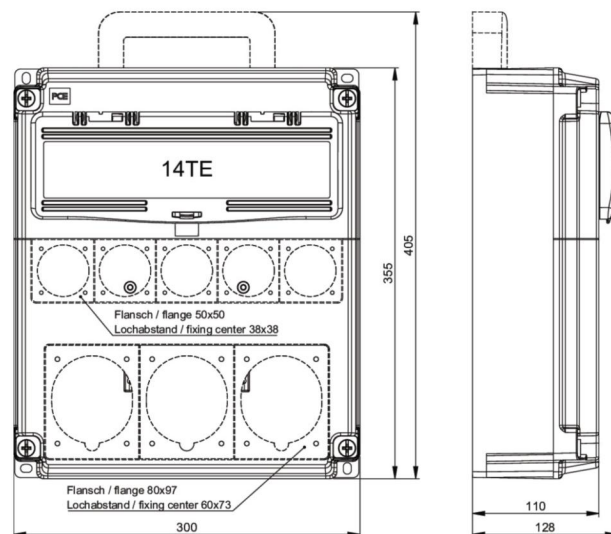

article#	45462110
article description	Empty enclosure OPOLE 14TE IP54 (with handle)
description long	Empty Enclosure for Low-Voltage Switchgear Assemblies series OPOLE Material: ABS, color: grey (similar to RAL 7046) Dimensions (HxWxD): 405x300x128 (with handle) Transparent hinged window with 14 module units Closed version (without cutouts) Incl. accessories (DIN rail, hinge straps, screws) Protection degree: IP54 Acc. to IEC/EN 62208
GTIN (EAN)	9003399525889
country of origin	PL
customs number	85381000
net weight	1.500 kg
minimum order quantity	1

ETIM 9.0	EC000058
Mounting method	Other
Type of cover	Cover
Cover model	Closed
Height	405 mm
Width	300 mm
Depth	128 mm
Colour	Grey
RAL-number	7046
Number of modules	14
Number of rows	1
Material housing	Plastic
Suitable for outdoor use	True
Degree of protection (IP)	IP54
Impact strength	IK08