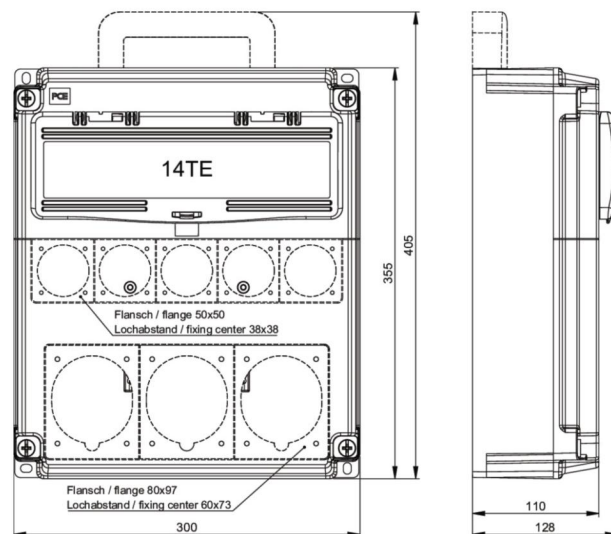

article#	45461110
article description	Empty enclosure OPOLE 14TE IP54 (without handle)
description long	Empty Enclosure for Low-Voltage Switchgear Assemblies series OPOLE Material: ABS, color: grey (similar to RAL 7046) Dimensions (HxWxD): 355x300x128 (without handle) Transparent hinged window with 14 module units Closed version (without cutouts) Incl. accessories (DIN rail, hinge straps, screws) Protection degree: IP54 Acc. to IEC/EN 62208
GTIN (EAN)	9003399525902
country of origin	PL
customs number	85381000
net weight	1.400 kg
minimum order quantity	1

ETIM 9.0	EC000058
Mounting method	Surface mounted
Type of cover	Cover
Cover model	Closed
Height	355 mm
Width	300 mm
Depth	128 mm
Colour	Grey
RAL-number	7046
Number of modules	14
Number of rows	1
Material housing	Plastic
Suitable for outdoor use	True
Degree of protection (IP)	IP54
Impact strength	IK08