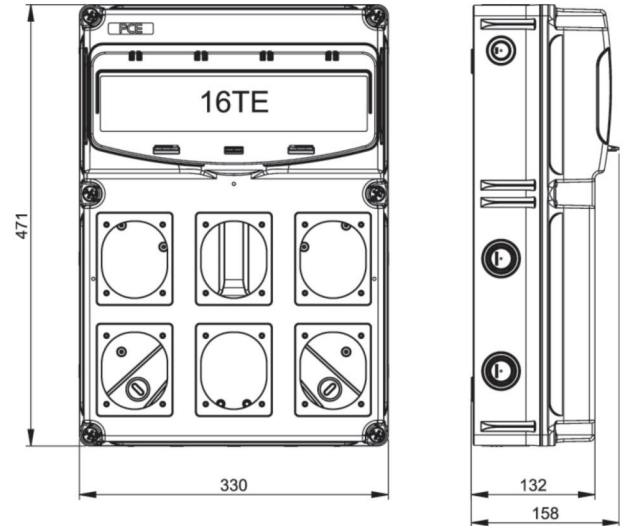

article#	<b>15851606</b>
article description	<b>Empty enclosure FLEX 16-S6 IP66/67</b>
description long	Empty Enclosure for Low-Voltage Switchgear Assemblies FLEX 16-S6 Material: ABS, color: grey (similar to RAL 7035) Dimensions (HxBxT): 471x330x158mm Lockabel, transparent hinged window with 16 units Cutout for 6 flange mounting possibilites (80x97mm) Incl. accessories (DIN rail mounted, 1x blind flange with seal, hinge straps, screws, screw covers) Protection degree: IP66/IP67 Acc. to IEC/EN 62208
GTIN (EAN)	9003399522710
country of origin	PL
customs number	85381000
net weight	2.500 kg
packaging quantity	1
minimum order quantity	1

ETIM 9.0	EC000058
Mounting method	Surface mounted
Type of cover	Cover
Height	471 mm
Width	330 mm
Depth	158 mm
Internal depth	92 mm
Colour	Grey
RAL-number	7035
Number of modules	16
Number of rows	1
Number of openings for flange plates	6
Number of conduit inlets	18
Material housing	Plastic
Suitable for outdoor use	True
Degree of protection (IP)	IP67
Protection class	II
Impact strength	IK08