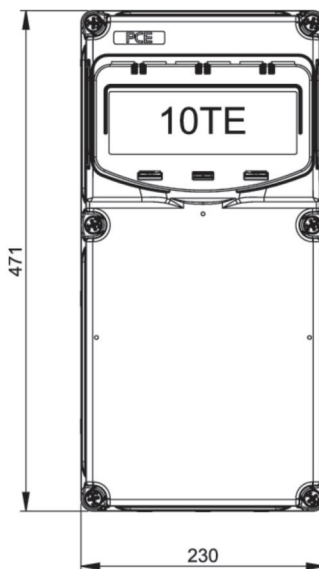

article#	15851000
article description	Empty enclosure FLEX 10-E IP66/67
description long	Empty Enclosure for Low-Voltage Switchgear Assemblies FLEX 10-E Material: ABS, color: grey (similar to RAL 7035) Dimensions (HxBxT): 471x230x158mm Lockabel, transparent hinged window with 10 units Closed (blind) version (no openings for sockets) Incl. accessories (DIN rail mounted, hinge straps, screws, screw covers) Protection degree: IP66/IP67 Acc. to IEC/EN 62208
GTIN (EAN)	9003399522680
country of origin	PL
customs number	85381000
net weight	1.900 kg
packaging quantity	1
minimum order quantity	1

ETIM 9.0	EC000058
Mounting method	Surface mounted
Type of cover	Cover
Height	471 mm
Width	230 mm
Depth	158 mm
Internal depth	92 mm
Colour	Grey
RAL-number	7035
Number of modules	10
Number of rows	1
Number of openings for flange plates	0
Number of conduit inlets	12
Material housing	Plastic
Suitable for outdoor use	True
Degree of protection (IP)	IP67
Protection class	II
Impact strength	IK08