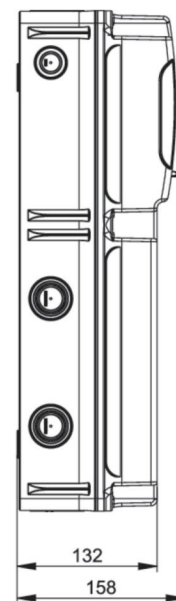

article#	15851000
article description	Empty enclosure FLEX 10-E IP66/67
description long	Empty Enclosure for Low-Voltage Switchgear Assemblies FLEX 10-E Material: ABS, color: grey (similar to RAL 7035) Dimensions (HxBxT): 471x230x158mm Lockabel, transparent hinged window with 10 units Closed (blind) version (no openings for sockets) Incl. accessories (DIN rail mounted, hinge straps, screws, screw covers) Protection degree: IP66/IP67 Acc. to IEC/EN 62208
GTIN (EAN)	9003399522680
country of origin	PL
customs number	85381000
net weight	1.900 kg
packaging quantity	1
minimum order quantity	1

ETIM 9.0	EC000058
Mounting method	Surface mounted
Type of cover	Cover
Height	471 mm
Width	230 mm
Depth	158 mm
Internal depth	92 mm
Colour	Grey
RAL-number	7035
Number of modules	10
Number of rows	1
Number of openings for flange plates	0
Number of conduit inlets	12
Material housing	Plastic
Suitable for outdoor use	True
Degree of protection (IP)	IP67
Protection class	II
Impact strength	IK08