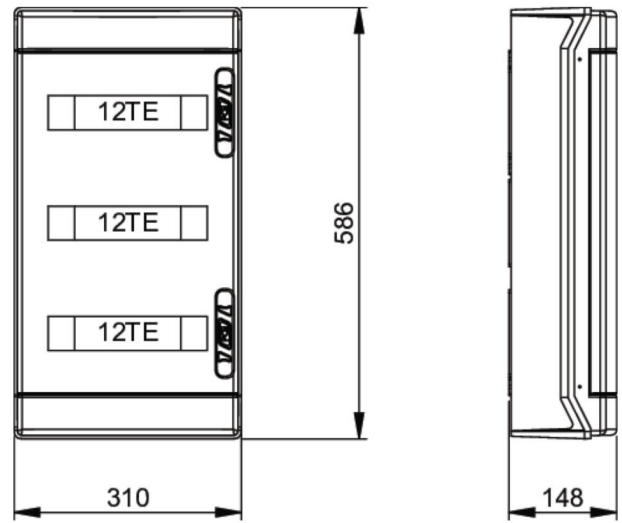

article#	<b>15191036</b>
article description	<b>Enclosure T-BOX 3x12 units window IP65</b>
description long	surface distribution enclosure T-BOX 36 dimensions: HxWxD = 586x310x148mm material: ABS, color: grey (similar RAL7035) housing bottom with mounted DIN-rail (type TH35x7,5) for max. 36 modules (3x12 units) housing top with transparent window (PC tinted) protection rating: IP65
GTIN (EAN)	9003399537431
country of origin	ES
customs number	85381000
net weight	3.210 kg
minimum order quantity	1

ETIM 9.0	EC000058
Mounting method	Surface mounted
Type of cover	Cover
Transparent cover/door	True
Height	586 mm
Width	310 mm
Depth	148 mm
Colour	Grey
RAL-number	7035
Number of modules	36
Number of rows	3
Material housing	Plastic
Suitable for outdoor use	True
Degree of protection (IP)	IP65
Impact strength	IK08