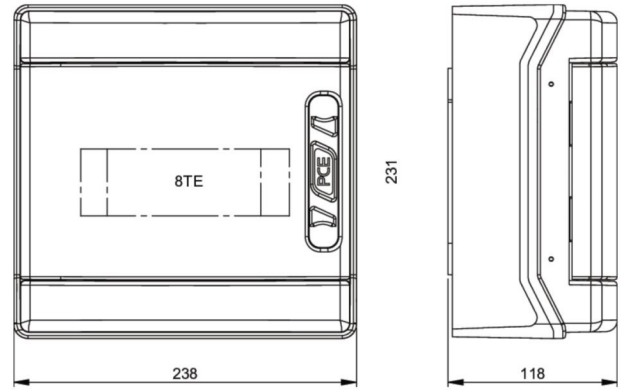

article#	15191008
article description	Enclosure T-BOX 1x8 units window IP65
description long	surface distribution enclosure T-BOX 8 dimensions: HxWxD = 231x238x118mm material: ABS, color: grey (similar RAL7035) housing bottom with mounted DIN-rail (type TH35x7,5) for max. 8 modules (1x8 units) housing top with transparent window (PC tinted) protection rating: IP65
GTIN (EAN)	9003399537400
country of origin	ES
customs number	85381000
net weight	0.950 kg
minimum order quantity	1

ETIM 9.0	EC000058
Mounting method	Surface mounted
Type of cover	Cover
Transparent cover/door	True
Height	231 mm
Width	238 mm
Depth	118 mm
Colour	Grey
RAL-number	7035
Number of modules	8
Number of rows	1
Material housing	Plastic
Suitable for outdoor use	True
Degree of protection (IP)	IP65
Impact strength	IK08