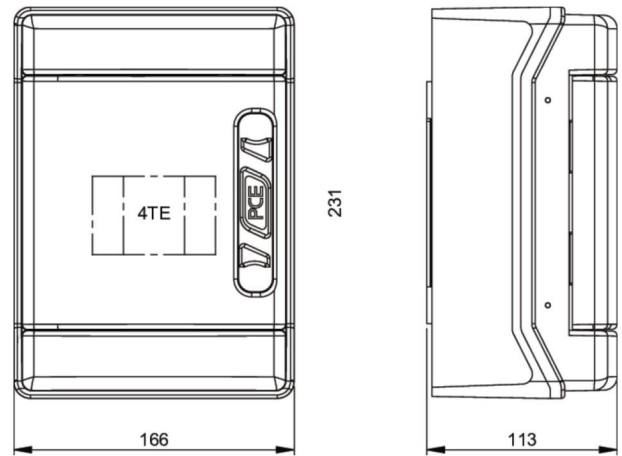

article#	<b>15191004</b>
article description	<b>Enclosure T-BOX 1x4 units window IP65</b>
description long	surface distribution enclosure T-BOX 4 dimensions: HxWxD = 231x166x113mm material: ABS, color: grey (similar RAL7035) housing bottom with mounted DIN-rail (type TH35x7,5) for max. 4 modules (1x4 units) housing top with transparent window (PC tinted) protection rating: IP65
GTIN (EAN)	9003399537394
country of origin	ES
customs number	85381000
net weight	0.750 kg
minimum order quantity	1

ETIM 9.0	EC000058
Mounting method	Surface mounted
Type of cover	Cover
Transparent cover/door	True
Height	231 mm
Width	166 mm
Depth	113 mm
Colour	Grey
RAL-number	7035
Number of modules	4
Number of rows	1
Material housing	Plastic
Suitable for outdoor use	True
Degree of protection (IP)	IP65
Impact strength	IK08