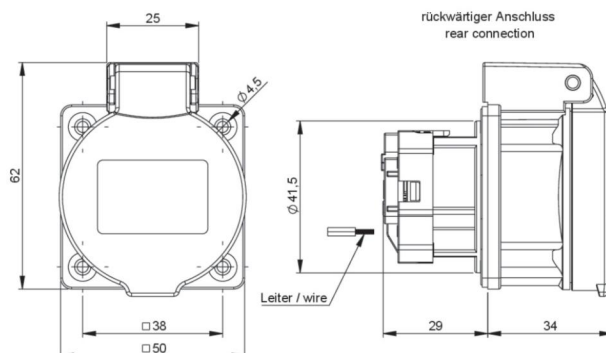

article#	1325-0r
article description	Safety socket swiss standard T25 16A IP55 (red)
description long	safety socket IP55 swiss version T25 16A housing material: PA6, color: black (hinged lid: red), flange 50x50mm nickel-plated screw contacts, rear connection IP rating: IP55
GTIN (EAN)	9003399531804
country of origin	CN
customs number	85366990
net weight	0.067 kg
packaging quantity	100
minimum order quantity	100

ETIM 9.0	EC001325
Model	Other
Material	Plastic
Flange size	50x50 mm
With hinged lid	True
Degree of protection (IP)	IP55
Insert direction	Straight
Connection system	Screwed terminal
Colour	Black
Number of poles	5
Nominal current	16 A
Nominal voltage	440 V

wire flexible	1-2,5 mm ²
wire solid	1,5-4 mm ²
contact screws	50 Ncm
stripping length	9-11 mm

<https://www.pcelectric.at/shop/en/?func=detail&artnr=1325-0r>