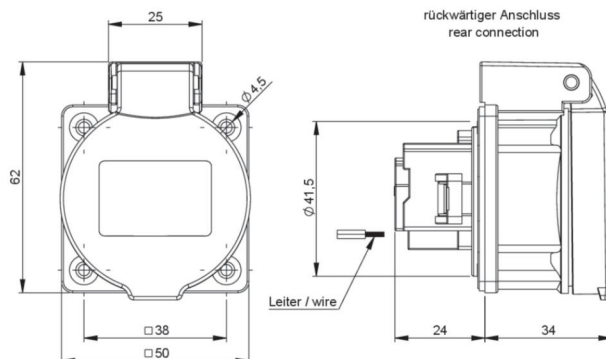

article#	1323-0bc
article description	Safety socket swiss standard T23 16A IP55 (blue)
description long	safety socket IP55 swiss version T23 16A with shutter housing material: PA6, color: black (hinged lid: blue), flange 50x50mm nickel-plated screw contacts, rear connection IP rating: IP55
GTIN (EAN)	9003399531798
country of origin	CN
customs number	85366990
net weight	0.058 kg
packaging quantity	100
minimum order quantity	100

ETIM 9.0	EC001325
Model	Other
Material	Plastic
Flange size	50x50 mm
With hinged lid	True
Degree of protection (IP)	IP55
Insert direction	Straight
Connection system	Screwed terminal
Colour	Black
Number of poles	3
Nominal current	16 A
Nominal voltage	250 V

wire flexible	0,75-2,5 mm ²
wire solid	1,5-2x2,5 mm ²
contact screws	50 Ncm
stripping length	9-11 mm

<https://www.pcelectric.at/shop/en/?func=detail&artnr=1323-0bc>