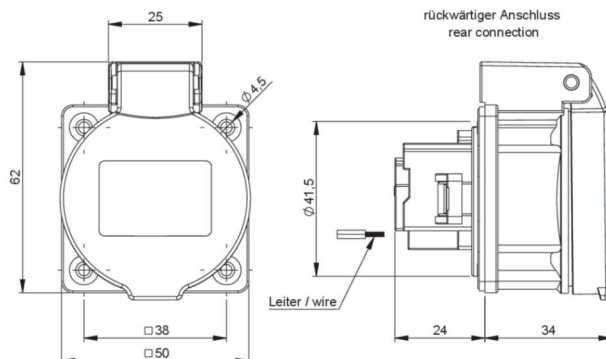

article#	1313-0bc
article description	Safety socket swiss standard T13 10A IP55 (blue)
description long	safety socket IP55 swiss version T13 10A with shutter housing material: PA6, color: black (hinged lid: blue), flange 50x50mm nickel-plated screw contacts, rear connection IP rating: IP55
GTIN (EAN)	9003399531774
country of origin	CN
customs number	85366990
net weight	0.058 kg
packaging quantity	100
minimum order quantity	100

ETIM 9.0	EC001325
Model	Other
Material	Plastic
Flange size	50x50 mm
With hinged lid	True
Degree of protection (IP)	IP55
Insert direction	Straight
Connection system	Screwed terminal
Colour	Black
Number of poles	3
Nominal current	10 A
Nominal voltage	250 V

wire flexible	0,75-2,5 mm ²
wire solid	1-2,5 mm ²
contact screws	50 Ncm
stripping length	9-11 mm

<https://www.pcelectric.at/shop/en/?func=detail&artnr=1313-0bc>