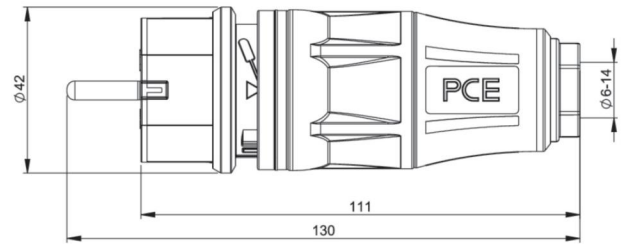

article#	05721-se
article description	TopTaurus2 safety plug 2SL IP54
description long	Safety plug series TopTaurus2 color: black-yellow, material: PA6 2-component rubberized screwless quick lock system for housing cover and strain relief earthing system: dual earthing system 16A/ 250V AC / 3p (2P+E), protection rating: IP54
GTIN (EAN)	9003399528804
country of origin	AT
customs number	85366990
net weight	0.100 kg
packaging quantity	20
minimum order quantity	200

ETIM 9.0	EC000242
Model	Hybrid plug CEE 7/7 (type E/F)
Protective contact	Earthing clips
Material	Plastic
Degree of protection (IP)	IP54
Insert direction	Straight
Connection system	Screwed terminal
Colour	Yellow
Number of poles	3
Nominal voltage	250 V
Nominal current	16 A
For heavy conditions according to VDE	True

K (cable Ø)	6-14 mm
SW	21 mm
wire flexible	0,75-2,5 mm ²
contact screws	80 Ncm
strain relief	400 Ncm
dismantling length	30 mm
stripping length	7 mm

<https://www.pcelectric.at/shop/en/?func=detail&artnr=05721-se>