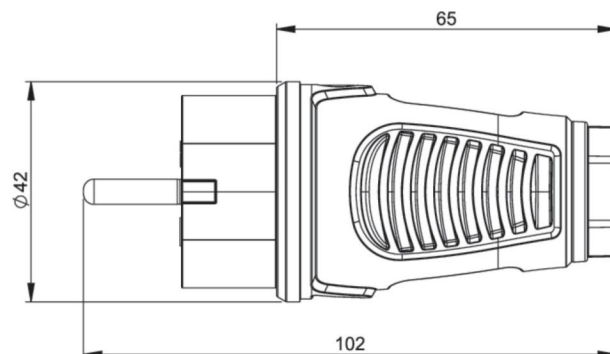

article#	0522-se
article description	Taurus2 solid rubber plug 2SL IP54 (black/yellow)
description long	Safety plug series TAURUS2 - solid rubber colour (housing/ring): black/yellow material (housing/contact module): TPE/TPE contact system: dual earthing system 16A/ 250V AC / 3p (2P+E), protection class: IP54
GTIN (EAN)	9003399528798
country of origin	AT
customs number	85366990
net weight	0.070 kg
packaging quantity	30
minimum order quantity	200

ETIM 9.0	EC000242
Model	Hybrid plug CEE 7/7 (type E/F)
Protective contact	Earthing clips
Material	Full rubber
Material quality	Thermoplastic
Degree of protection (IP)	IP54
Insert direction	Straight
Connection system	Screwed terminal
Colour	Black
Number of poles	3
Nominal voltage	250 V
Nominal current	16 A
For heavy conditions according to VDE	True

K (cable Ø)	6-13 mm
wire flexible	0,75-2,5 mm ²
contact screws	80 Ncm
housing screws	110 Ncm
strain relief	110 Ncm
dismantling length	30 mm
stripping length	7 mm

<https://www.pcelectric.at/shop/en/?func=detail&artnr=0522-se>