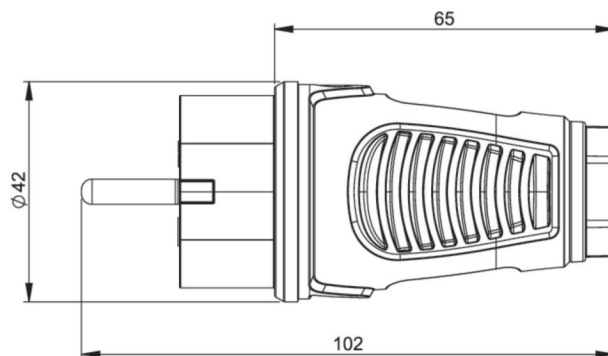

article#	0521-se
article description	Taurus2 rubber plug 2SL IP54 (black/yellow)
description long	Safety plug series TAURUS2 - rubber colour (housing/ring): black/yellow material (housing/contact module): TPE/PA6 contact system: dual earthing system 16A/ 250V AC / 3p (2P+E), protection class: IP54
GTIN (EAN)	9003399528781
country of origin	AT
customs number	85366990
net weight	0.068 kg
packaging quantity	30
minimum order quantity	200

ETIM 9.0	EC000242
Model	Hybrid plug CEE 7/7 (type E/F)
Protective contact	Earthing clips
Material	Rubber
Material quality	Thermoplastic
Degree of protection (IP)	IP54
Insert direction	Straight
Connection system	Screwed terminal
Colour	Black
Number of poles	3
Nominal voltage	250 V
Nominal current	16 A
For heavy conditions according to VDE	True

K (cable Ø)	6-13 mm
wire flexible	0,75-2,5 mm ²
contact screws	80 Ncm
housing screws	110 Ncm
strain relief	110 Ncm
dismantling length	30 mm
stripping length	7 mm

<https://www.pcelectric.at/shop/en/?func=detail&artnr=0521-se>