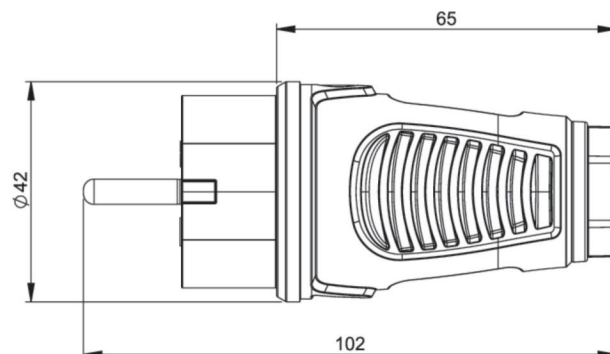

article#	0512-se
article description	Taurus2 solid rubber plug nat IP54 (black/yellow)
description long	Safety plug series TAURUS2 - solid rubber colour (housing/ring): black/yellow material (housing/contact module): TPE/TPE contact system: Austrian/German 16A/ 250V AC / 3p (2P+E), protection class: IP54
GTIN (EAN)	9003399528682
country of origin	AT
customs number	85366990
net weight	0.070 kg
packaging quantity	30
minimum order quantity	200

ETIM 9.0	EC000242
Model	Plug CEE 7/4 (type F)
Protective contact	Earthing clips
Material	Full rubber
Material quality	Thermoplastic
Degree of protection (IP)	IP54
Insert direction	Straight
Connection system	Screwed terminal
Colour	Black
Number of poles	3
Nominal voltage	250 V
Nominal current	16 A
For heavy conditions according to VDE	True

K (cable Ø)	6-13 mm
wire flexible	0,75-2,5 mm ²
contact screws	80 Ncm
housing screws	110 Ncm
strain relief	110 Ncm
dismantling length	30 mm
stripping length	7 mm

<https://www.pceelectric.at/shop/en/?func=detail&artnr=0512-se>