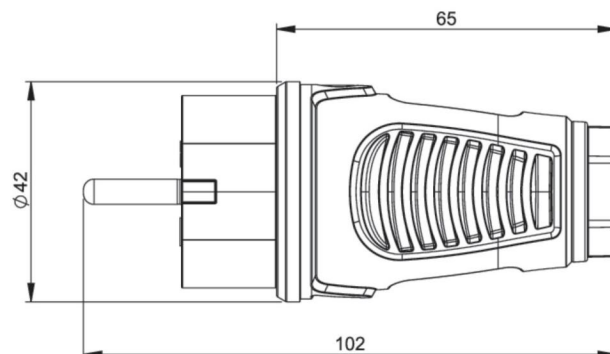

article#	0511-se
article description	Taurus2 rubber plug nat IP54 (black/yellow)
description long	Safety plug series TAURUS2 - rubber colour (housing/ring): black/yellow material (housing/contact module): TPE/PA6 contact system: Austrian/German 16A/ 250V AC / 3p (2P+E), protection class: IP54
GTIN (EAN)	9003399528675
country of origin	AT
customs number	85366990
net weight	0.068 kg
packaging quantity	30
minimum order quantity	200

ETIM 9.0	EC000242
Model	Plug CEE 7/4 (type F)
Protective contact	Earthing clips
Material	Rubber
Material quality	Thermoplastic
Degree of protection (IP)	IP54
Insert direction	Straight
Connection system	Screwed terminal
Colour	Black
Number of poles	3
Nominal voltage	250 V
Nominal current	16 A
For heavy conditions according to VDE	True

K (cable Ø)	6-13 mm
wire flexible	0,75-2,5 mm ²
contact screws	80 Ncm
housing screws	110 Ncm
strain relief	110 Ncm
dismantling length	30 mm
stripping length	7 mm

<https://www.pcelectric.at/shop/en/?func=detail&artnr=0511-se>