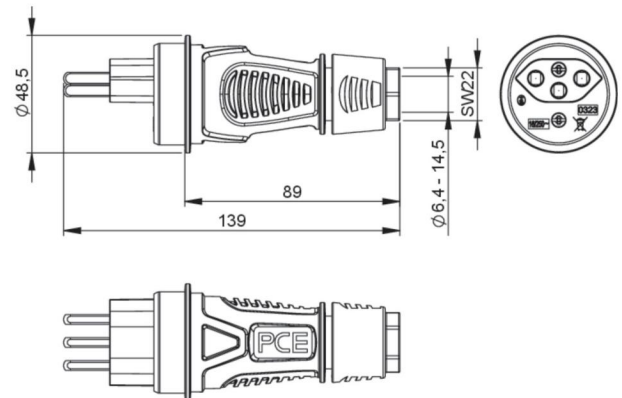

article#	<b>0323-ss</b>
article description	<b>Safety plug swiss standard T23 16A IP55 (black)</b>
description long	Safety plug IP55 Swiss system T23 16A Housing material: PA6/TPE Colour: black Contacts square Nickel-plated screw contacts 16A / 250V AC / 3p (2P+E) Degree of protection: IP55
GTIN (EAN)	9003399573064
country of origin	CN
customs number	85366990
net weight	0.098 kg
packaging quantity	20
minimum order quantity	20

ETIM 9.0	EC000242
Model	Swiss norm type 23
Protective contact	Square
Material	Plastic
Material quality	Thermoplastic
Degree of protection (IP)	IP55
Insert direction	Straight
Connection system	Screwed terminal
Colour	Black
Number of poles	3
Nominal voltage	250 V
Nominal current	16 A

K (cable Ø)	6,4-14,5 mm
SW	22 mm
wire flexible	1,5-2,5 mm <sup>2</sup>
contact screws	80 Ncm
housing screws	80 Ncm
strain relief	500 Ncm
dismantling length	30 mm
stripping length	7 mm
ambient temperature	-25 – 40 °C