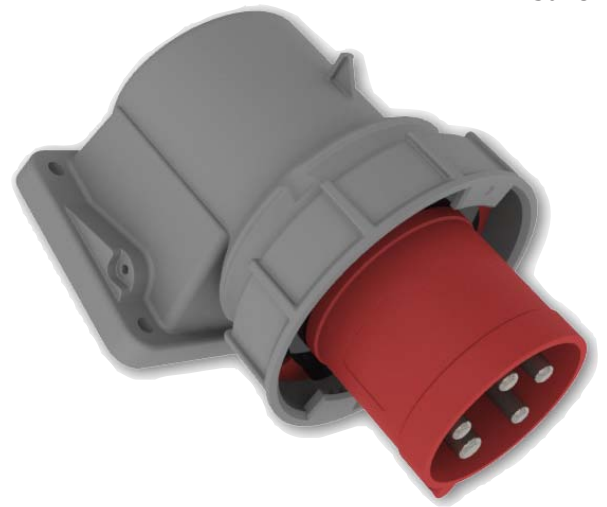

Dear Madam! Dear Sir!

This is to inform you that from now on the new

POWER TWIST Flanged plug 63A compact

is available.

Details:

- contact frame with screws
- housing material: PA6
- contacts: nickel-plated contacts, with pilot contact
- waterproof cover available as accessory
- rear cable entry
- compact housing dimensions
- with flange gasket
- IP66/67 watertight

Ampere	63	63	63
Poles	3	4	5
Flange a	116	116	116
Flange b	91	91	91
c	95	95	95
d	70	70	70
e	132	132	132
f	181	181	181
g	70	70	70
h	70	70	70
øi	6,5	6,5	6,5
Weight	523	575	625

dimensions in **mm** / weight in **g**

Accessory water protection cap 63A:

- Material: Polypropylen

Order no: ts7632g

For more information please feel free to get in contact with the PCE sales team!

Best regards

Your PCE Team