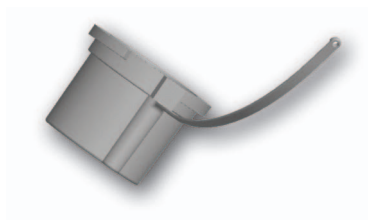

Dear Madam! Dear Sir!

This is to inform you that from now on the new

POWER TWIST Flanged plug 63A compact

is available.

Details:

- contact frame with screws
- housing material: PA6
- contacts: nickel-plated contacts, with pilot contact
- waterproof cover available as accessory
- rear cable entry
- compact housing dimensions
- with flange gasket
- IP66/67 watertight

Accessory water protection cap 63A:

- Material: Polypropylen

Order no: ts7632g

For more information please feel free to get in contact with the PCE sales team!

Best regards

Your PCE Team